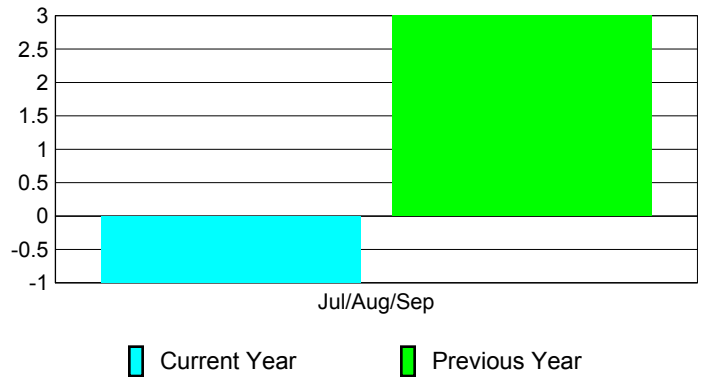

Membership Results 2010-2011

Goal, New, Dropped, Gain/Loss

Comparison of Club Gain/Loss

Current Year Compared to the Previous Year

Comparison of Membership Gain/Loss

Current Year Compared to the Previous Year