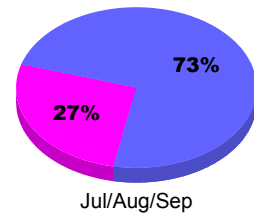

Current Year Compared to the Previous Year

YTD Status Quo Clubs 2010-2011

Status Quo Clubs Compared to Status Quo Members

MEMBERSHIP

**Membership Results
2010-2011**

**Membership
2009-2010**

Month	Net Memb Goal	Actual New Memb	Actual Dropped Memb	Gain/Loss of Memb	Gain/Loss of Memb
Jul/Aug/Sep	0	2	-7	-5	-4
Totals	0	2	-7	-5	-4

Membership Results 2010-2011

Goal, New, Dropped, Gain/Loss

Comparison of Membership Gain/Loss

Current Year Compared to the Previous Year

Gender Comparison 2010-2011

■ Male ■ Female

2010-2011 GMT Reports for District (or Undistricted) **District 202 K FIJI ISLANDS**

GMT: **Mr. CLIFFORD STEPHEN A HE**

Location: **FIJI ISLANDS**

GMT CA: **7**

CLUBS

Club Results
2010-2011

Clubs
2009-2010

Month	New Club Goal	Actual New Clubs	Actual Dropped Clubs	Gain/Loss of Clubs	Gain/Loss of Clubs
Jul/Aug/Sep	0	0	0	0	0
Totals	0	0	0	0	0