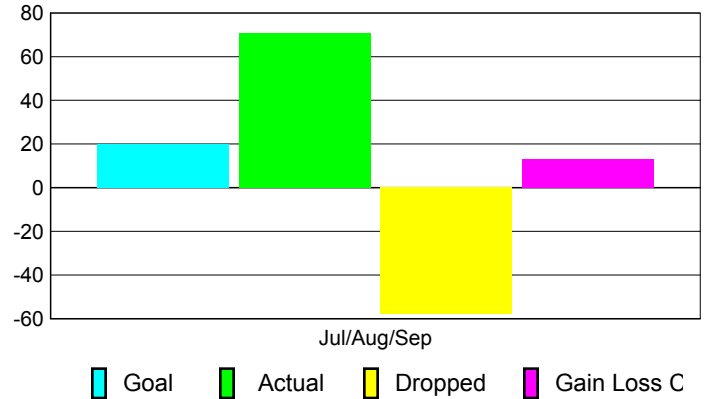

Membership Results 2010-2011

Goal, New, Dropped, Gain/Loss