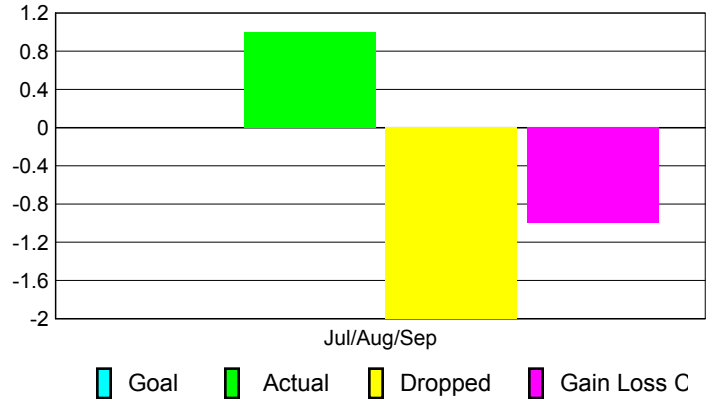

GMT: **Mr. CLIFFORD STEPHEN A HE**

Location: **FIJI ISLANDS**

GMT CA: **7**

CLUBS

Club Results
2010-2011

Clubs
2009-2010

Month	New Club Goal	Actual New Clubs	Actual Dropped Clubs	Gain/Loss of Clubs	Gain/Loss of Clubs
Jul/Aug/Sep	0	0	0	0	0
Totals	0	0	0	0	0

Club Results 2010-2011

Goal, New, Dropped, Gain/Loss

MEMBERSHIP

Membership Results
2010-2011

Membership
2009-2010

Month	Net Memb Goal	Actual New Memb	Actual Dropped Memb	Gain/Loss of Memb	Gain/Loss of Memb
Jul/Aug/Sep	0	1	-2	-1	3
Totals	0	1	-2	-1	3

Membership Results 2010-2011

Goal, New, Dropped, Gain/Loss

Comparison of Club Gain/Loss

Current Year Compared to the Previous Year

Comparison of Membership Gain/Loss

Current Year Compared to the Previous Year