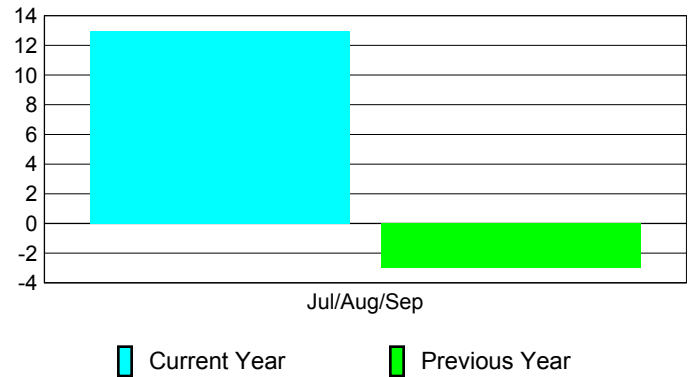

Comparison of Membership Gain/Loss

Current Year Compared to the Previous Year