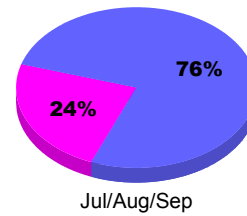

Goal, New, Dropped, Gain/Loss

Comparison of Membership Gain/Loss

Current Year Compared to the Previous Year

Gender Comparison 2010-2011

■ Male ■ Female

2010-2011 GMT Reports for District (or Undistricted) **District 202 K NEW ZEALAND**

GMT: **Mr. CLIFFORD STEPHEN A HE**

Location: **NEW ZEALAND**

GMT CA: **7**

CLUBS

**Club Results
2010-2011**

**Clubs
2009-2010**

Month	New Club Goal	Actual New Clubs	Actual Dropped Clubs	Gain/Loss of Clubs	Gain/Loss of Clubs
Jul/Aug/Sep	1	0	0	0	0
Totals	1	0	0	0	0